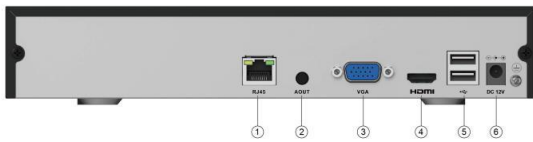

# JVS-ND6610-HD(R2 version)

10CH H.265 1 SATA NVR

## Description

Index	Description	Index	Description
①	RJ45	④	HDMI
②	Audio Out	⑤	USB
③	VGA	⑥	Power

Model	JVS-ND6610-HD(R2)
<b>Video and Audio</b>	
<b>IP Camera Input</b>	10Channel
<b>Audio Input/ Output</b>	1 Channel Output, RCA;10Channel Audio output through HDMI
<b>Bandwidth I/O</b>	60Mbps/40Mbps
<b>Display</b>	
<b>Interface</b>	1 HDMI, 1 VGA
<b>Resolution</b>	HDMI: 2560X1440,1920×1080,1440×900,1280×1024,1280×720,1024×768 VGA: 1920×1080,1440×900,1280×1024,1280×720,1024×768
<b>Max Decoding</b>	10ch@ 5.0MP/4.0MP/1080P/960P/720P 25fps
<b>Multi-screen Display</b>	1/4/5/6/7/8/9/10
<b>OSD</b>	Camera Name & Time, Recording, Alarm Detecting, Remote connection, Volume, Channel Number
<b>Recording</b>	
<b>Compression</b>	H.265/H.264
<b>Resolution</b>	10Ch 5.0MP/4.0MP/1080P/960P/720P
<b>Record Mode</b>	Manual, Schedule, MD
<b>Video Detection and Alarm</b>	
<b>Trigger Events</b>	Recording, Snapshot, PTZ, Voice, E-mail, Client, Buzzer
<b>Video Detection</b>	Motion Detection, No Video Detection
<b>Playback and Backup</b>	
<b>Sync Playback</b>	1ch 5.0MP, 1ch 4.0MP, 1ch 3.0MP,2ch 1080P
<b>Search Mode</b>	Channel number / recording type / date
<b>Playback Function</b>	Day View, Hour View, Back Step, Rewind, Pause, Play, Fast Forward, Slow, Step, Full Screen, Snap, Sound On/Off, Zoom
<b>Backup Mode</b>	FAT32 USB Device/Network
<b>Network</b>	
<b>Interface</b>	1 RJ-45 port (10/100Mbps)
<b>Network Function</b>	TCP/IP, DHCP, UDP, SMTP, NTP
<b>Smart Phone</b>	iPhone, Android
<b>Interoperability</b>	ONVIF 2.4
<b>Storage</b>	
<b>SATA</b>	1 SATA interfaces
<b>Capacity</b>	up to 10TB
<b>General</b>	
<b>Power Supply</b>	DC 12V
<b>Consumption</b>	≤ 10 W (Without HDD)
<b>Working Temperature</b>	-10°C~ 55°C
<b>Working Humidity</b>	10 % ~ 90 %
<b>Dimensions</b>	255X41X195mm
<b>Weight</b>	≤ 1.0kg (Without HDD)