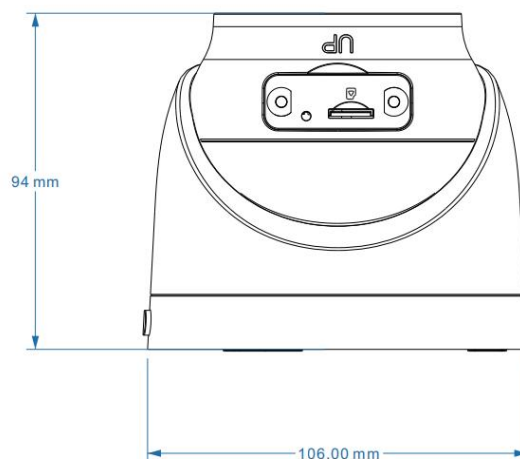

Dimension

Specifications

Video	
Image Sensor	1/2.9" CMOS Sensor
Max Resolution	2304x1296
Effective Pixels	3.0MP
Compression Standard	H.264/H.265
Framerate	25fps
Bitrate	Main Stream: 256Kbps ~ 4Mbps Sub Stream: 68Kbps~1024Kbps
SNR (dB)	52dB
Min. Illumination	0Lux (light ON)
Lens	
Interface Type	M12
Lens	2.8mm
FOV	2.8mm:H 96°, V 53°, D 110°
Function	
Audio Codec	G.711U/G.711A (default)
Exposure Control	Auto
White Balance	Auto
Gain Control	Auto
Digital 3D Noise Reduction	Support
OSD Information Setting	Large font OSD, OSD flashing on alarm, OSD position settings
SNTP	Support
Schedule Reboot	Support
Smart Defog	Support
Motion Detection	Support Humanoid Detection
Image Setting	Support Saturation, Brightness, Contrast, Sharpness adjustment
Image Style	Standard, Soft, Transparent
Day and Night Function	Auto, Always Black & White, Always Color, Scheduled Color
Privacy Mask	Support up 8 areas
Night Vision Optimization	Support
DWDR	Support
Screen Settings	Screen mirroring, Screen flipping
IP Adaptation	Support automatic adaptation of IP address (Optional)
Intelligent Analysis	Support Region Intrusion Detection, Line Crossing Detection, Video Blocking Detection, People Counting
Alarm Method	Email Alarm, Client Alarm
Remote Operation	System, Audio and Video, Image, Alarm, Network management, Storage management, Intelligent Analysis
Audio Function	Built-in Mic and Speaker
SD Card	Support(512G)
VQC Technology	Support
Network	
Ethernet	10/100Mbps Ethernet
Stream	2x Streams
Network Protocols	HTTP, TCP/IP, UDP, ICMP, RTSP, RTP, RTCP, SMTP, DHCP, DNS
ONVIF	Standard ONVIF
Network Transmission	CloudSEE 2.0
Browser	IE8+, Chrome18+, Firefox5.0+, Safari5.02+
User	Up to 13 Users
App	Support iOS/Android
General	
Lights	2 White LEDs + 2 IR LEDs
IR Distance	Up to 30 Meters
Waterproof Level	IP67
Power Supply	DC12V or PoE (IEEE802.3af)
Power Consumption	<4W (During Day); <6W (At Night)
Working Temperature	-30°C~60°C (-22°F ~140°F)
Working Humidity	5% ~ 95% Rh
Color/Material	White/Plastic+Metal
Dimensions (WxHxD)	106x94x106mm
Weight	320g
Installation Method	Wall or ceiling mount