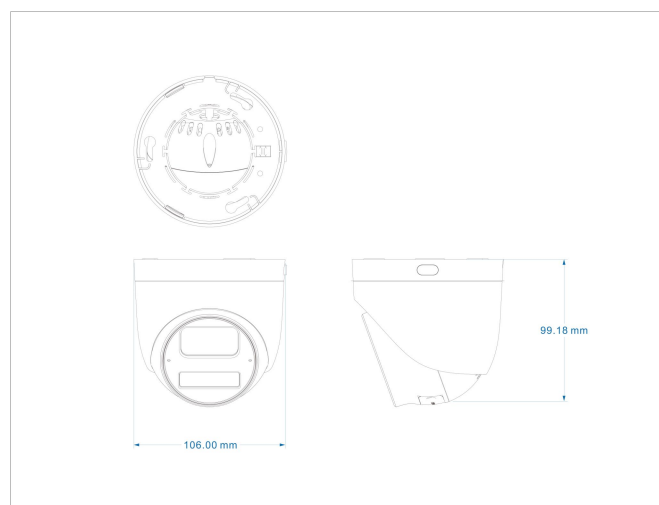

## Dimension

Video	
Image Sensor	1/2.82" CMOS Sensor
Max Resolution	3840*2160
Effective Pixels	8.0MP
Compression Standard	H.264/H.265
Framerate	25fps
Bitrate	Main Stream: 256Kbps ~ 10Mbps Sub Stream: 68Kbps~3072Kbps
SNR (dB)	49.3dB
Min. Illumination	0Lux (light ON)
Interface Type	M12
Lens	2.8mm
FOV	2.8mm:H 104.3°, V 57.9°, D 121.8°
Function	
Audio Codec	G.711U/G.711A (default)
Exposure Control	Auto, HLC, BLC
White Balance	Auto
Gain Control	Auto
OSD Information Setting	Large font OSD, OSD flashing on alarm, OSD position settings
SNTP	Support
Schedule Reboot	Support
Smart Defog	Support
Motion Detection	Support Humanoid Detection & Vehicle Detection
Image Setting	Support Saturation, Brightness, Contrast, Sharpness adjustment
Image Style	Standard, Soft, Transparent
Day and Night Function	Auto, Always Black & White, Always Color, Scheduled Color
Privacy Mask	Support up 8 areas
Night Vision Optimization	Support
WDR	Support
Screen Settings	Screen mirroring, Screen flipping
IP Adaptation	Support automatic adaptation of IP address (Optional)
Alarm Method	Email Alarm, Client Alarm
Remote Operation	System, Audio and Video, Image, Alarm, Network management
VQC Technology	Support
SAFE Function	Support
Network	
Ethernet	10/100Mbps Ethernet
Stream	2x Streams
Network Protocols	HTTP, TCP/IP, UDP, ICMP, RTSP, RTP, RTCP, SMTP, DHCP, DNS
ONVIF	Standard ONVIF
Network Transmission	CloudSEE 2.0
Browser	IE8+, Chrome18+, Firefox5.0+, Safari5.02+
User	Up to 13 Users
App	Support iOS/Android
General	
Lights	4 White LEDs + 4 IR LEDs
IR Distance	Up to 10 Meters
White Led Distance	Up to 10 Meters
Waterproof Level	IP67
Power Supply	DC12V or PoE (IEEE802.3af)
Power Consumption	<3W (During Day); <9W (At Night)
Working Temperature	-30℃~60℃(-22℉~140℉)
Working Humidity	5% ~ 93% Rh
Color/Material	Black & White/Metal + Plastic
Dimensions (W x H x D)	108x104x106mm
Weight	320g
Installation Method	Ceiling Mount