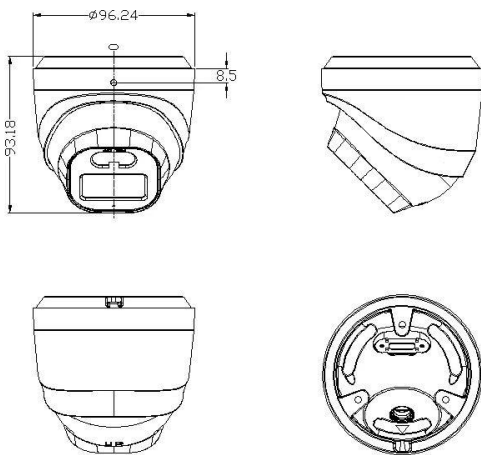

JVS-N430K-SDL

4K Metal Dome Full-Color Network Camera

Features

- Resolution 3840*2160@15fps
- Full-Color
- 1x IR LEDs + 1x Warm LEDs
- Support Humanoid Detection
- With Internal PoE
- Built-in Mic
- Ingress Protection IP66

Dimension(mm)

Specifications

Video	
Image Sensor	1/3" CMOS
Max Resolution	3840*2160
Effective Pixels	8MP
Compression Standard	H.265/H.264
Frame Rate	15 fps
Bit Rate	682K bps~5461K bps
SNR (dB)	52dB
Min. Illumination	0Lux (IR ON)
Lens	
Lens	3.6mm,M12
FOV	H: 78.5°, V: 42.8° D: 92.6°
IR-LEDs	28µx1 LED
IR-Distance	Up to 40 Meters
Function	
Exposure Control	Support
White Balance	Auto
Image Enhancement	BLC/HLC
Privacy Mask	Support 4 Rectangle Areas
Image Setting	Rotate, Saturation, Brightness, Contrast, S
Day and night function	Day And Night Automatic Switching
Intelligent Analysis	Support Region Intrusion, Line Crossing, H
Alarm Method	Email Alarm
Remote Operation	System, Stream, Alarm, Network Managem
Expansion Interface	N/A
Network	
Ethernet	10M/100M Ethernet ,1 RJ45
Stream	2x Streams
Protocols	TCP/IP,RTSP,RTP,HTTP,DNS,DDNS,DHCP
ONVIF	ONVIF 2.4
Network Transmission	CloudSEE 2.0
Browser	IE8.0 And Above (Device Embedded Web Browsing)
User	Up to 13 Users
General	
Power Supply	DC12V or PoE
Power Consumption	<3W (During Day); <6W (At Night With IR)
Working Temperature	-30℃~60℃ (-22℉~140℉)
Working Humidity	0% ~ 90% Rh
Material	Metal
Dimensions (WxHxD)	Φ96*93mm
Weight	300g
Waterproof	IP66